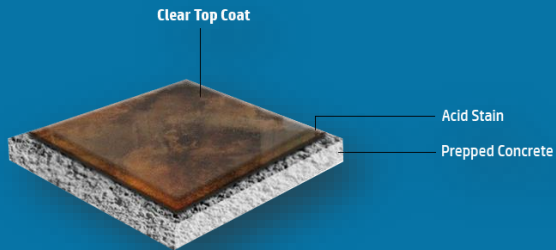

ACID STAIN COLOR CHART

NATURAL MARBLING EFFECTS

EASY TO MAINTAIN

EASY TO USE

NO NEUTRALIZING

AQUA BLUE

BLACK

BROWN MOSAIC

COLA

DARK WALNUT

ENGLISH RED

FERN GREEN

GOLDEN WHEAT

GREEN LAWN

JAVA BROWN

MALAY TAN

MISSION BROWN

VINTAGE UMBER