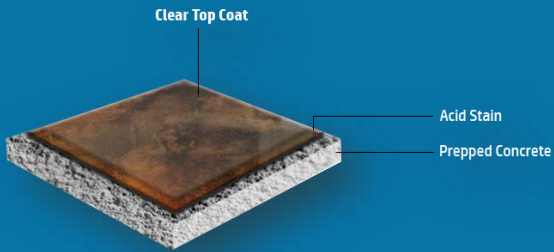

NATURAL MARBLING EFFECTS

EASY TO MAINTAIN

EASY TO USE

NO NEUTRALIZING

ACID STAIN COLOR CHART

AQUA BLUE

BLACK

BROWN MOSAIC

COLA

DARK WALNUT

ENGLISH RED

FERN GREEN

GOLDEN WHEAT

GREEN LAWN

JAVA BROWN

MALAY TAN