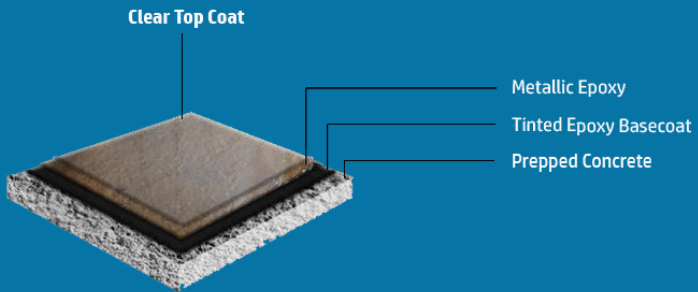

CREATE A ONE-OF-A-KIND FLOORS

DURABILITY

LONG-LASTING BEAUTY

HOUSE METALLIC PIGMENT

AUTUMN SPLENDOR

CARIBBEAN BLUE

CHESTNUT

COPPER PENNY

CRIMSON

FIRE GLOW

INCA GOLD

MOCHA BROWN

PEARL

PLATINUM SILVER

SEA GREEN

VIOLET SHIMMER