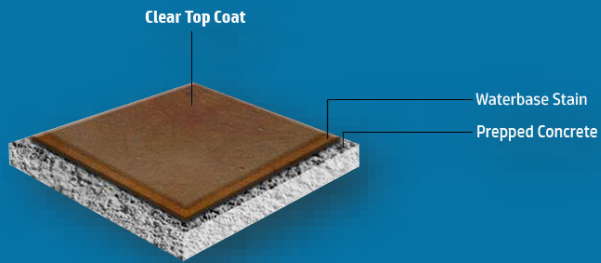

COLOR CONTROL

UV STABLE

NON ACIDIC

NO NEUTRALIZATION

WATERBASED STAIN COLOR CHART

BLACK

BROWN

COLA