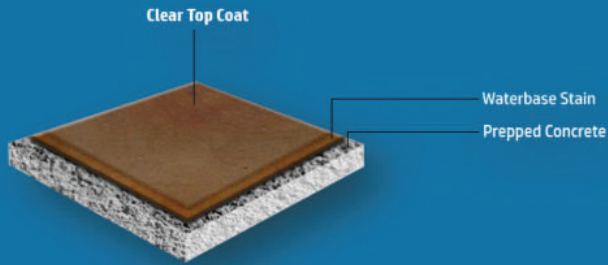

13024 2nd Street Grandview, MO 64030
Phone: 844-599-2319
concretefloorsupply.com

COLOR CONTROL
UV STABLE
NON ACIDIC
NO NEUTRALIZATION

WATERBASED STAIN COLOR CHART

BLACK

BROWN

GREY

COLA

LIGHT GREY

TAUPE