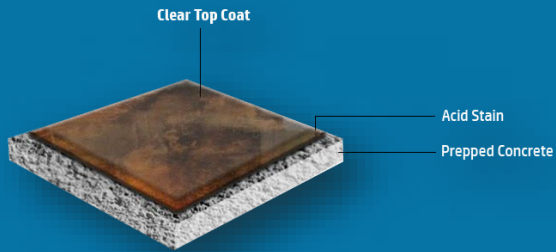

ACID STAIN COLOR CHART

NATURAL MARBLING EFFECTS

EASY TO MAINTAIN

EASY TO USE

NO NEUTRALIZING

AQUA BLUE

BLACK

BROWN MOSAIC

COLA

DARK WALNUT

ENGLISH RED

FERN GREEN

GOLDEN WHEAT

GREEN LAWN

JAVA BROWN

MALAY TAN